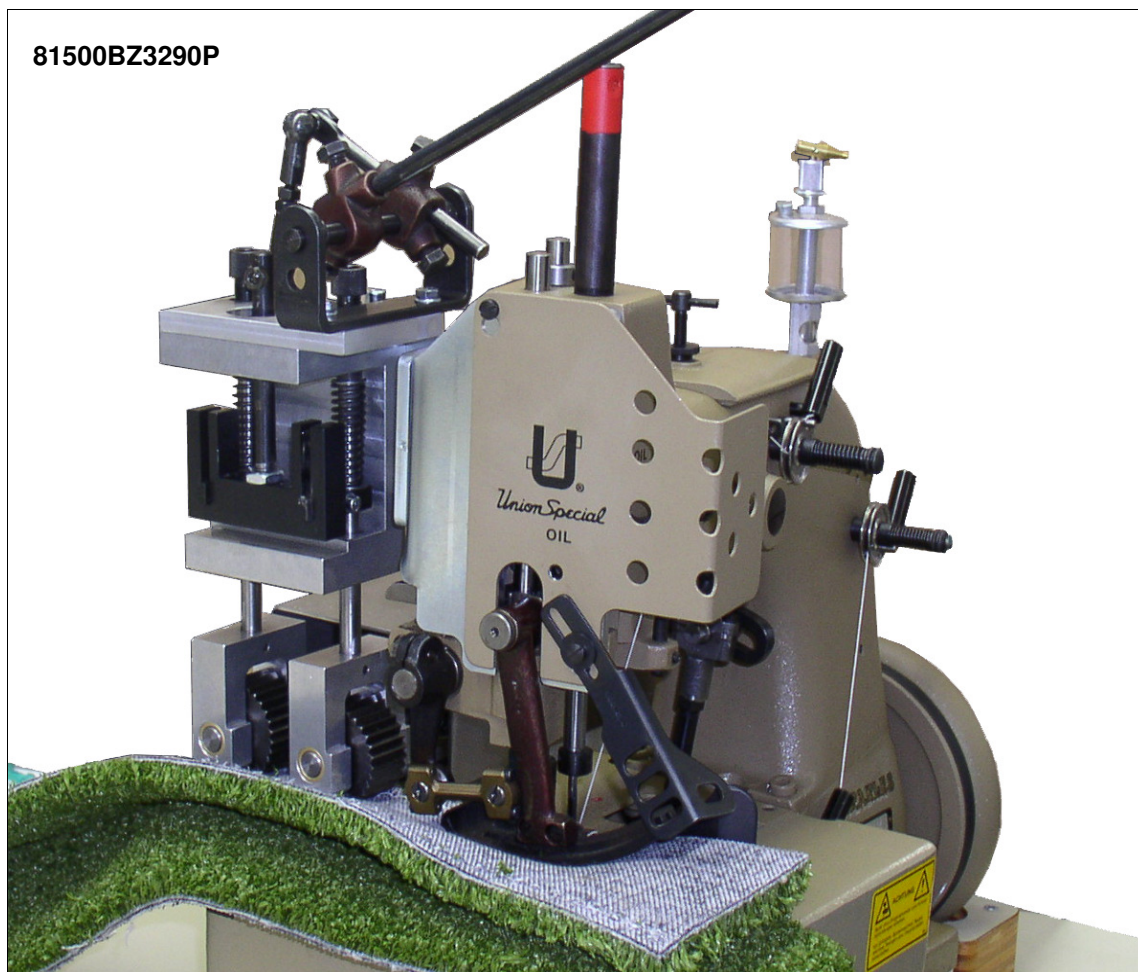

Union Special

81500BZ3290 81500BZ3290P

SINGLE NEEDLE TWO THREAD OVEREDGING MACHINE FOR ABUTTED JOINING OF ARTIFICIAL LAWN CARPETS

81500BZ3290:

Single needle two thread overedging machine with high needle stroke (71 mm) and with lower and upper feed.

For joining artificial lawn carpets with thick PU coating.

Sewing capacity with two layers of material under presser foot from minimum 15 to maximum 22 mm. Loading capacity 30 mm. After sewing the material will be unfolded for abutted seams.

Max. Speed: 1000 stitches / min. (depending on sewing operation)

Threads: 2

Width of Seam: 10 – 12 mm, unfolded 20 – 24 mm

81500BZ3290P:

Same as 81500BZ3290 but with two upper and one lower puller rollers, mechanically driven.